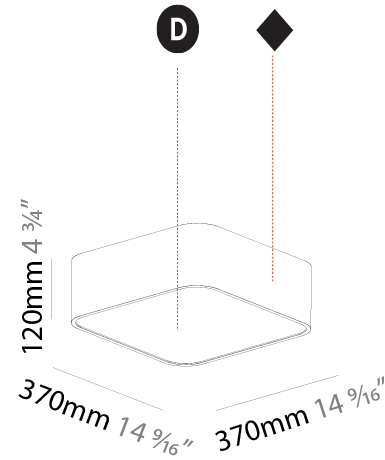

GENERAL

Series: Smoothy
Subseries: Smoothy Standard
Partner: Prolicht
Division: Architectural
Installation: Surface
Product Type: Ceiling Surface
Mounting Location: Ceiling
Light Distribution: Direct

PHYSICAL

Shape: Square
Length (mm): 370
Length (in): 14 ⁹/₁₆
Width (mm): 370
Width (in): 14 ⁹/₁₆
Height (mm): 120
Height (in): 4 ³/₄
Weight (kg): 3.458
Weight (lbs): 7.61
Diffuser: [PMMA - Opal or Micro-Prism](#)
Fixture Finish: [SSR / BKV / CWI / CRY / HAB / UFT / ITA / RUA / FTG / MYG / LOD / PUS / FRO / FUP / KIA / POP / BLS / SPG / MEY / GOH / CHC / COM / ABZ / JAG / OBR / MOS / ROR](#)
Fixture Material: [Extruded Aluminum / Steel](#)

ELECTRICAL

Lamp Type: LED (Zhaga Standard)
Input Wattage (W): 13.2
Total Output Wattage (W): 12
Dimming: [Non-Dimmable](#)
Driver Included: Yes
Driver Location: Integrated
Driver Type: Constant Current -Universal
Driver Class: Class 2
Input Voltage (V): 120 - 277
Constant Current (MA): 350
Upon Request: 0-10Vdc dimming / Phase dimming 120Vac only

LED

Color Temperature (°K): [3000 / 4000](#)
Max. Delivered Lumen (lm): 1380 / 1430
CRI: >80 CRI
Efficiency (%): 0.867
Lamp Life (hrs): 50000
Upon Request: Other CCT available

OPTICAL

RATINGS AND CERTIFICATIONS

Certified By: Certified for North American Standards
IP rating: IP20

PROJECT
TYPE
SPECIFIER
QUANTITY
DATE